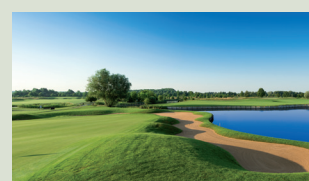

CHAMPIONSHIP COURSE "ST. LEON"