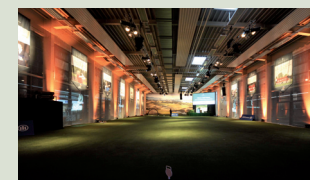

With two Championship courses, a 9-hole course, a 5-hole bambini course and ideal infrastructure, our facility has already attracted elite professional players including super star Tiger Woods who played at St. Leon-Rot on no fewer than three occasions in the Deutsche Bank – SAP Open on The European Tour International Schedule. The hosting of The Solheim Cup in 2015 will represent another milestone in the history of our Club.

CHAMPIONSHIP COURSE "ROT"

The parkland course with a length of 6,587 metres (7,204 yards) offers a premium golfing experience by combining athletic and relaxing aspects with fantastic scenery. Hannes Schreiner, the architect of the course, succeeded in integrating the course "Rot" into the natural floodplains with their picturesque charm. Large parts of the original landscape have been preserved in the form of biotopes and do not only contribute to the visually appealing scenery but also to the special difficulties of this 18-hole course. So do not be surprised if a muster of storks is interested in your play and observes your teeing-off at hole 17.

YOU MAY ALSO ENJOY OUR...

9-hole course, bambini course and spacious training facilities

Halfway House I & II as well as 2 restaurants

Pro Shop

Indoor Short Game Centre of Excellence

Fitting Lounge, Centre for video analysis & athletics